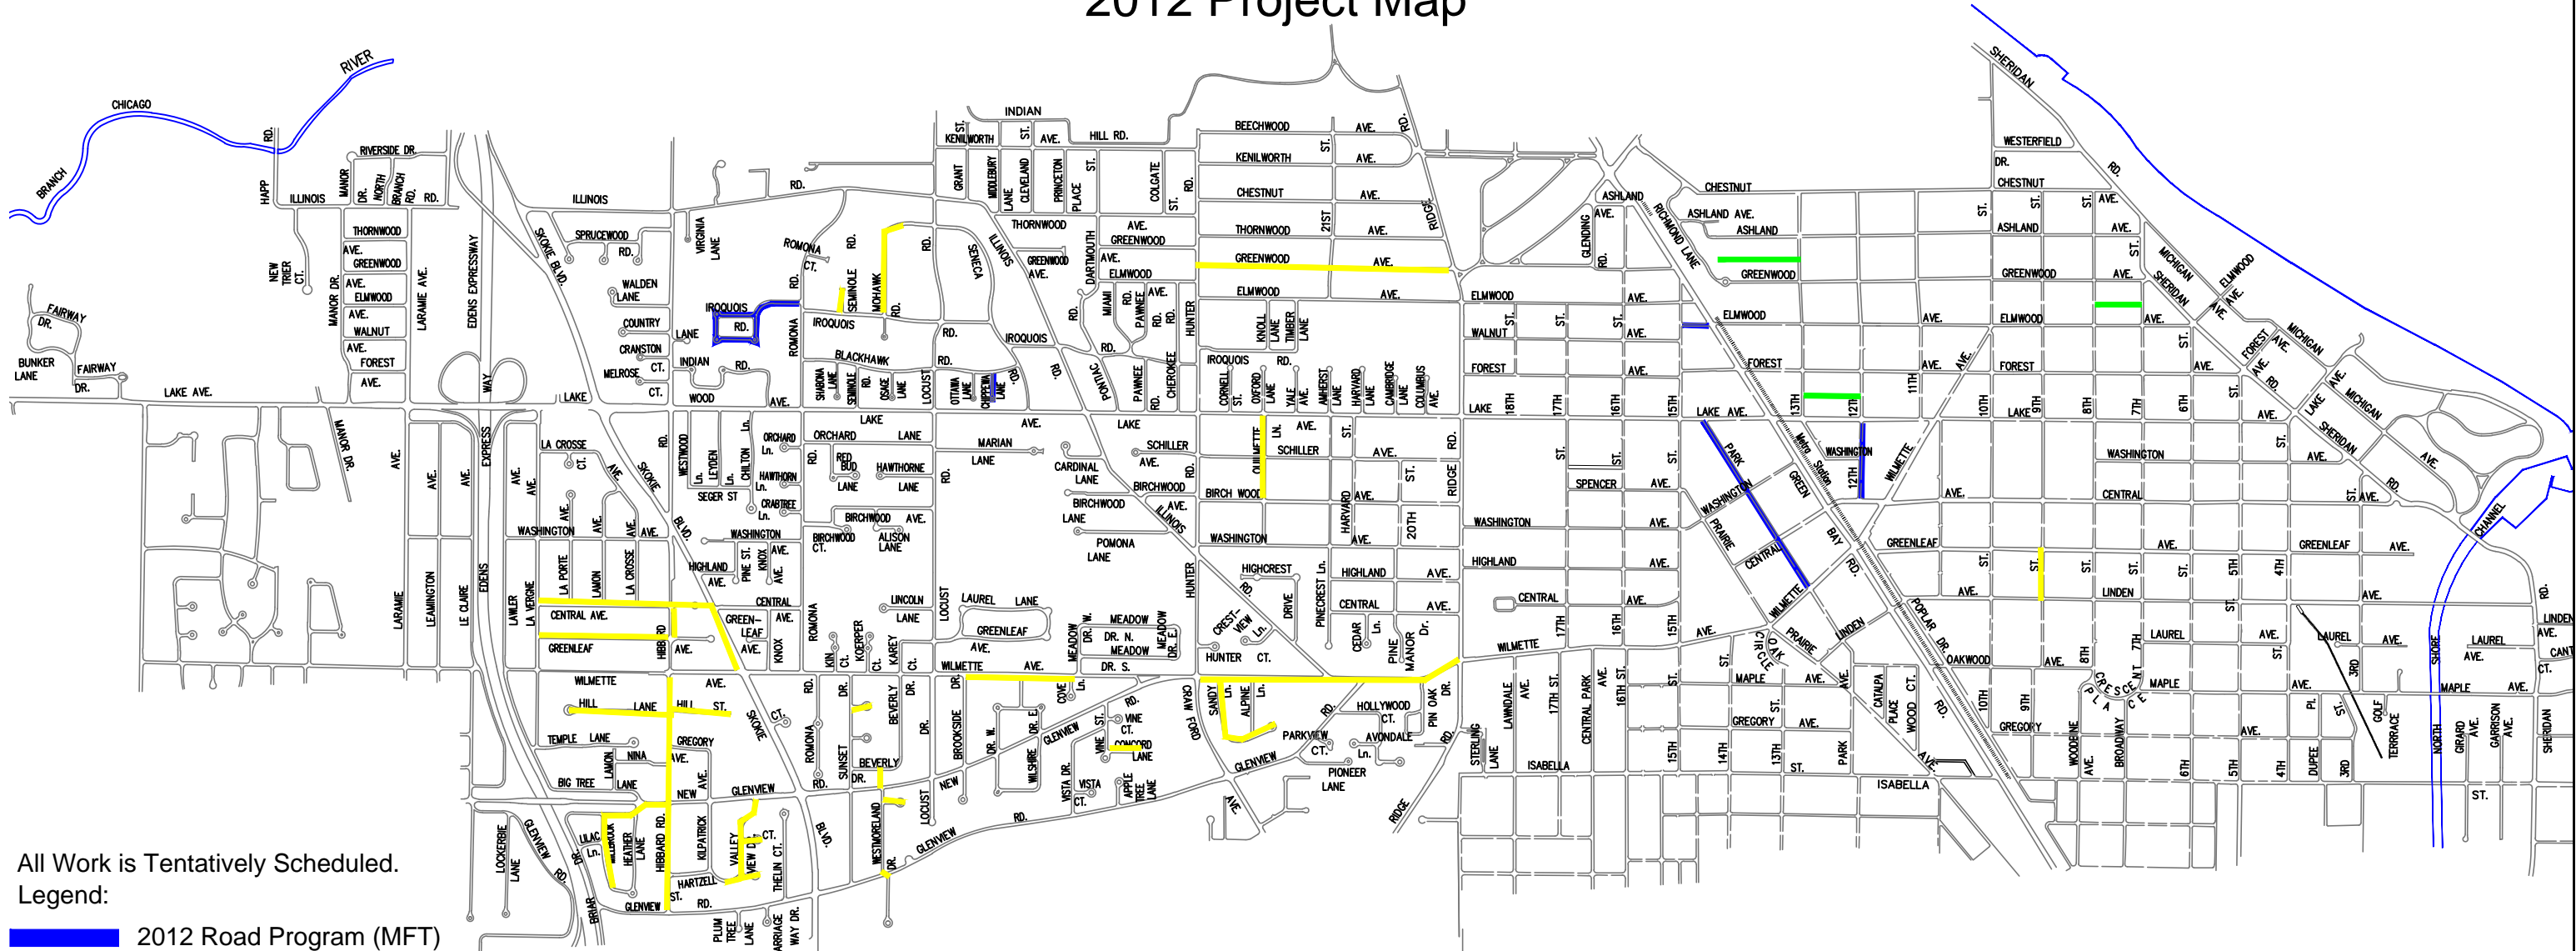

Village of Wilmette 2012 Project Map

All Work is Tentatively Scheduled.
Legend:

- 2012 Road Program (MFT)
- 2012 Sewer Lining
- TBD 2012 Sewer Repairs
- 2012 Alley Program
- TBD 2012 Relief Sewer Project