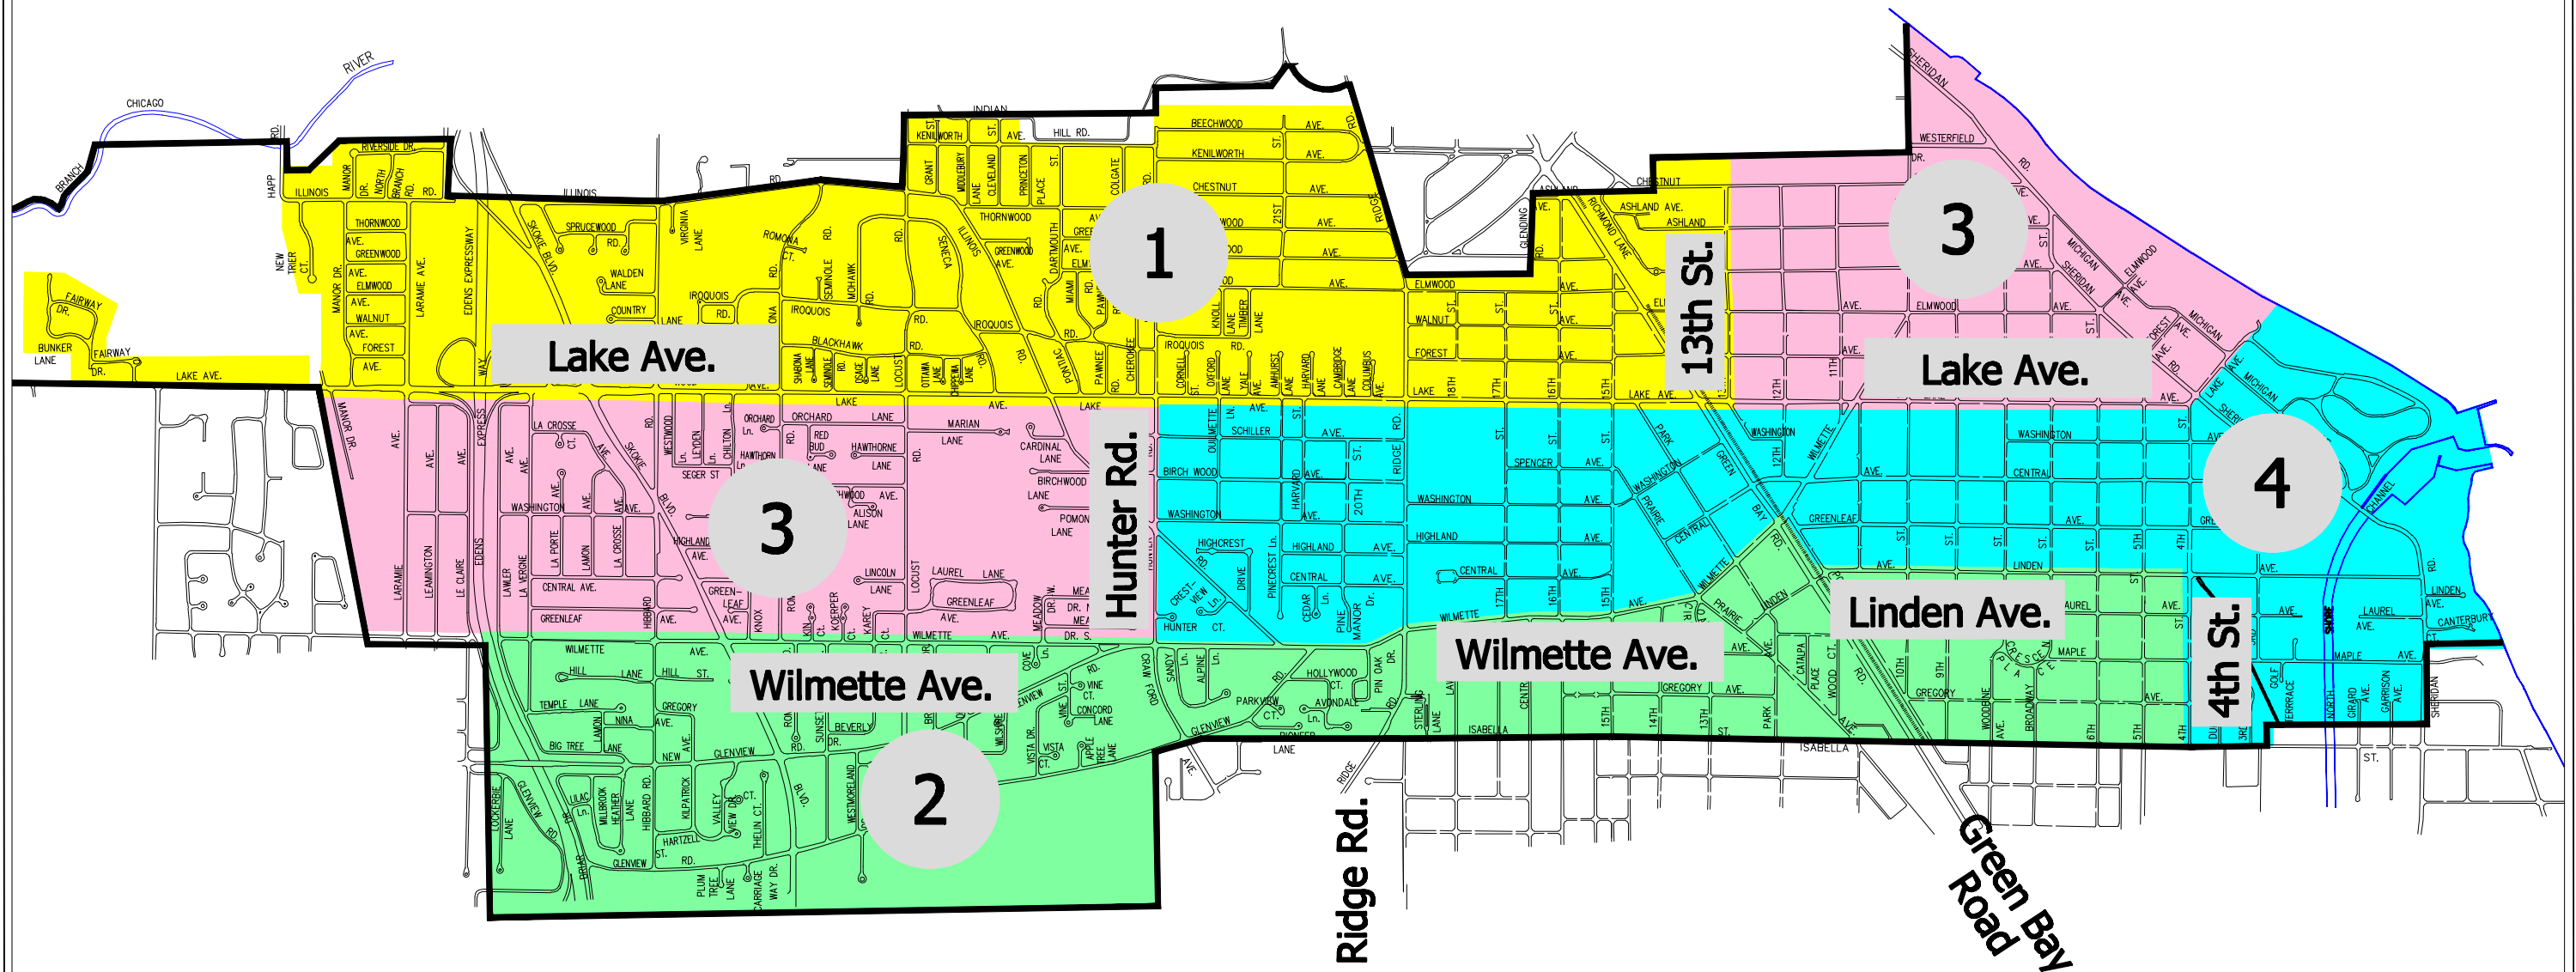

Village of Wilmette Refuse and Recycling Schedule

Effective March 29, 2010

Refuse/Recycling Collection Schedule

Area	Day	Includes
1	Monday	Lake Ave. and 13th Street.
2	Tuesday	Wilmette Ave. and Linden Ave.
3	Thursday	Hunter Rd. and Lake Ave.
4	Friday	4th St.

Yard Waste Schedule

All yard waste will be collected on **Wednesdays** of each week from April 1st to November 30th.

Holiday Schedule

Collection will be delayed by one day on the following Holidays:

New Years Day
Independence Day
Thanksgiving Day