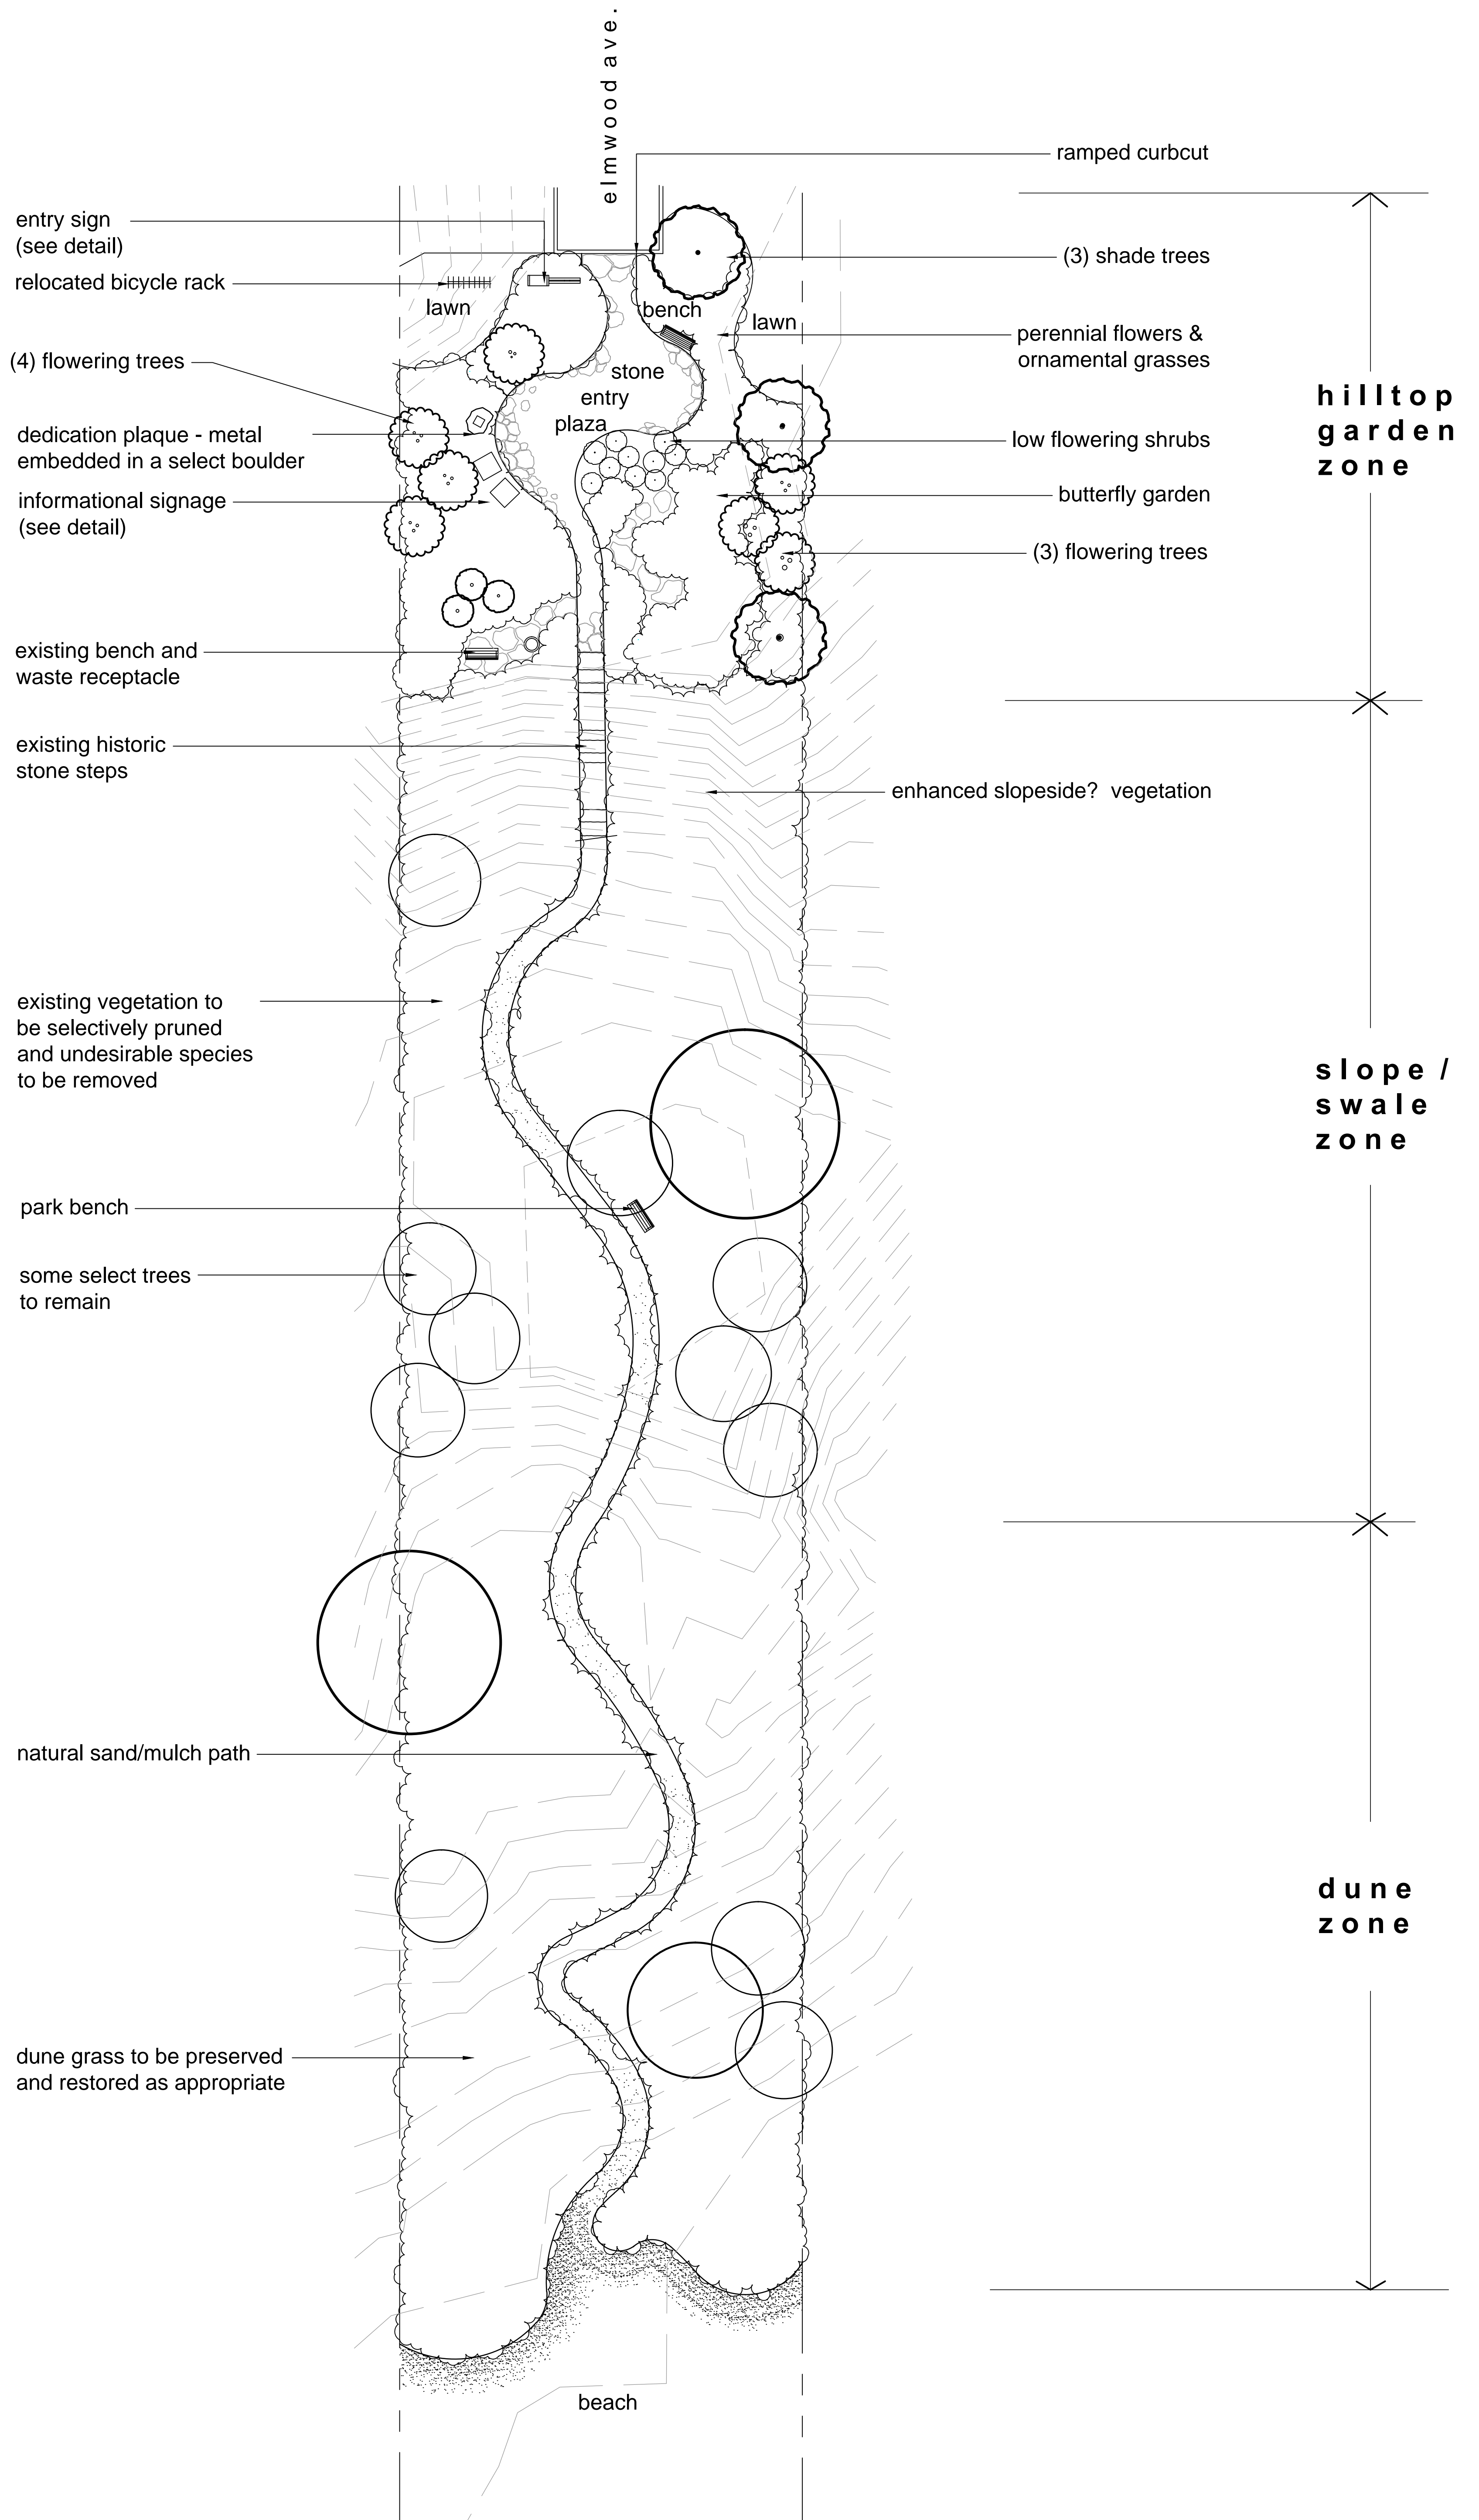

site plan

scale 1" = 16'-0"

elmwood dunes
preserve