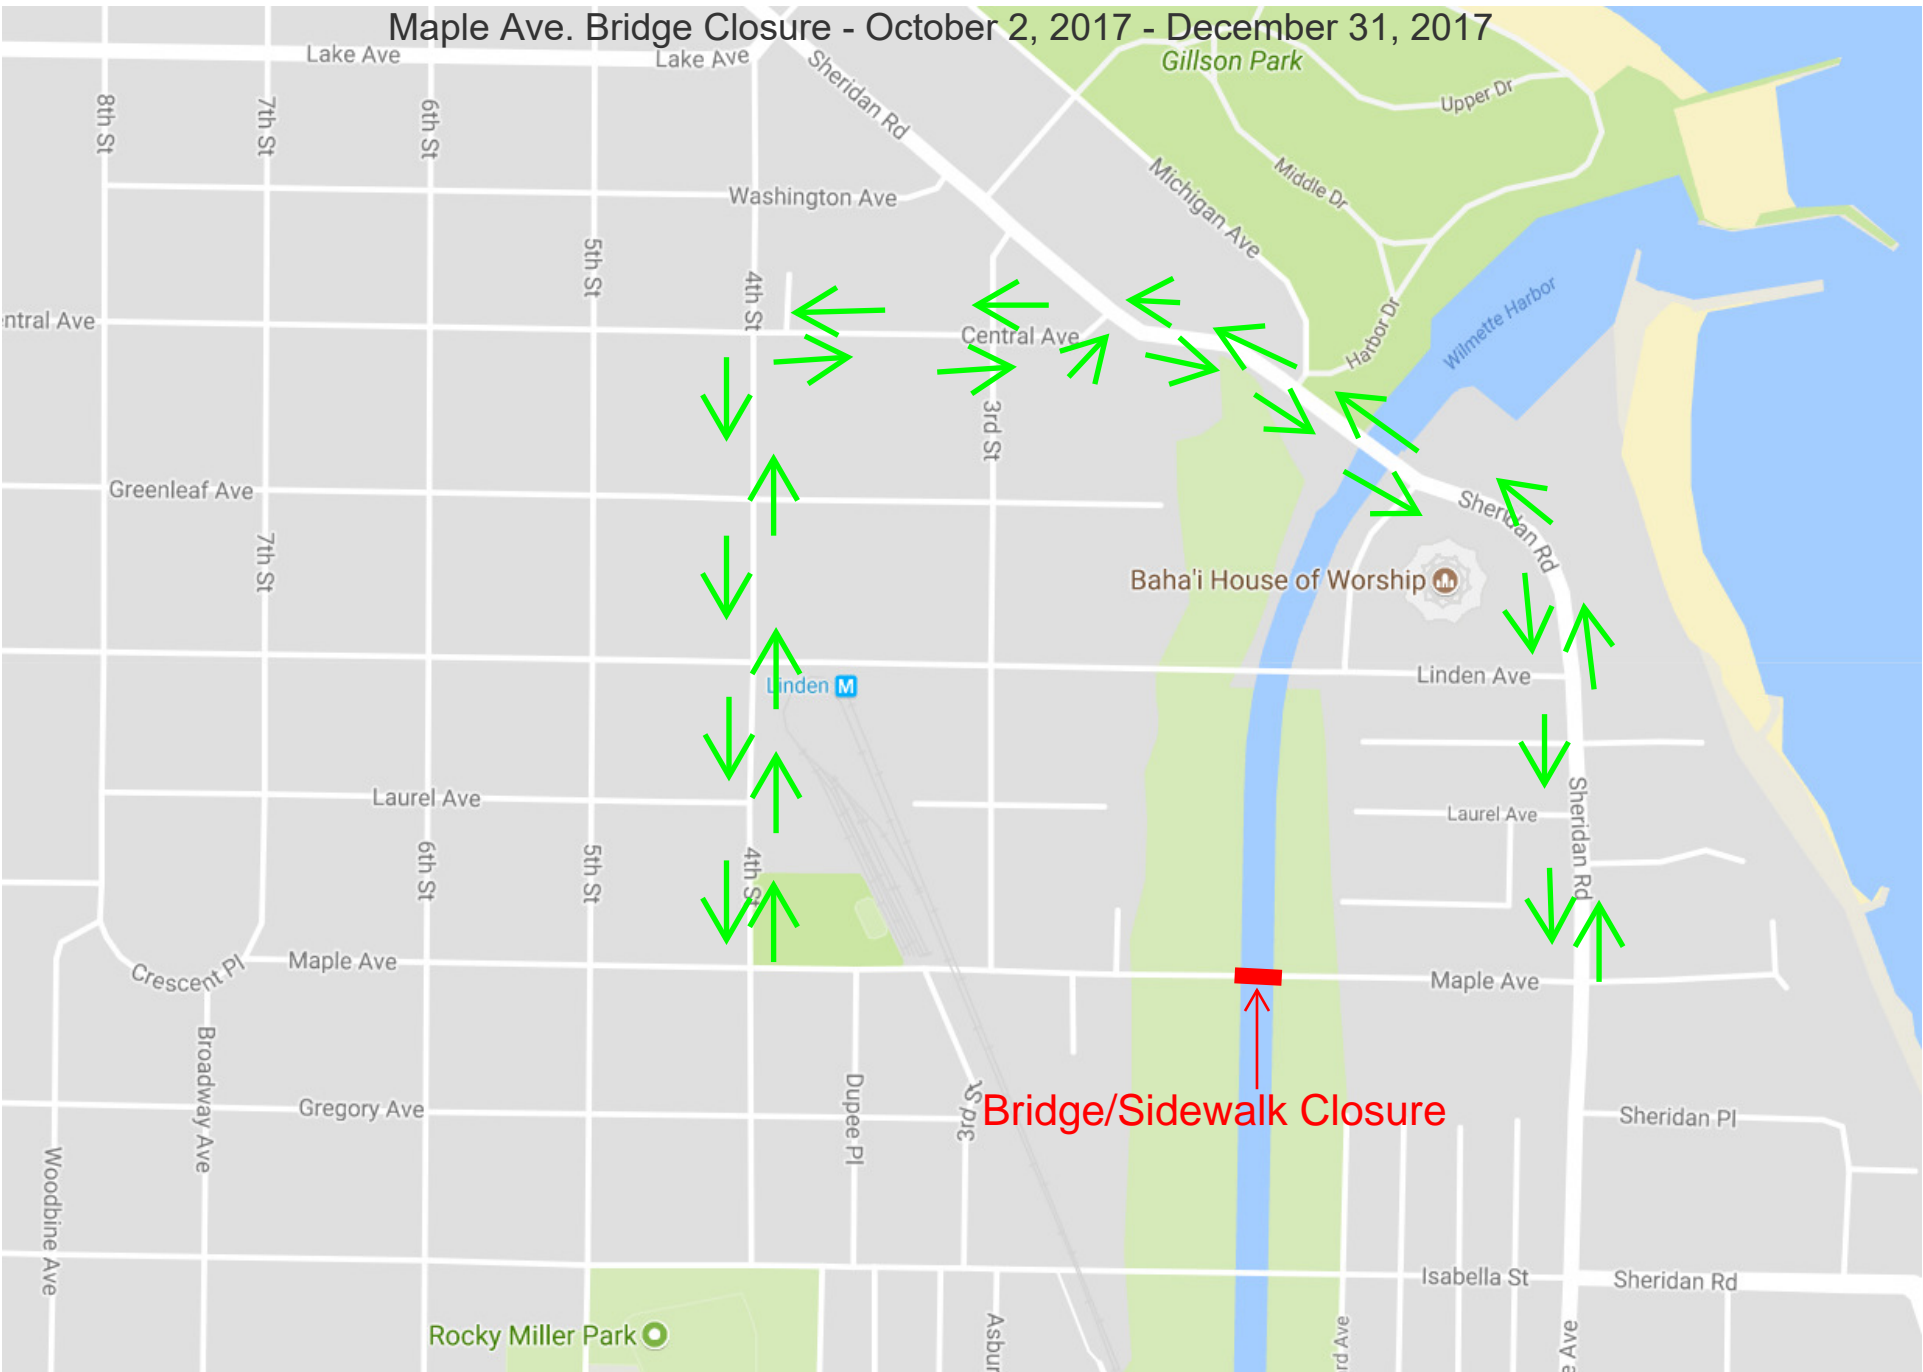

MWRDGC Rehab. of Bridges, NSA on The North Shore Channel - Maple Ave Bridge Traffic & Pedestrian Detour

Pedestrians & cyclists please be advised that Linden Ave & Isabella St may be used as an alternate route.